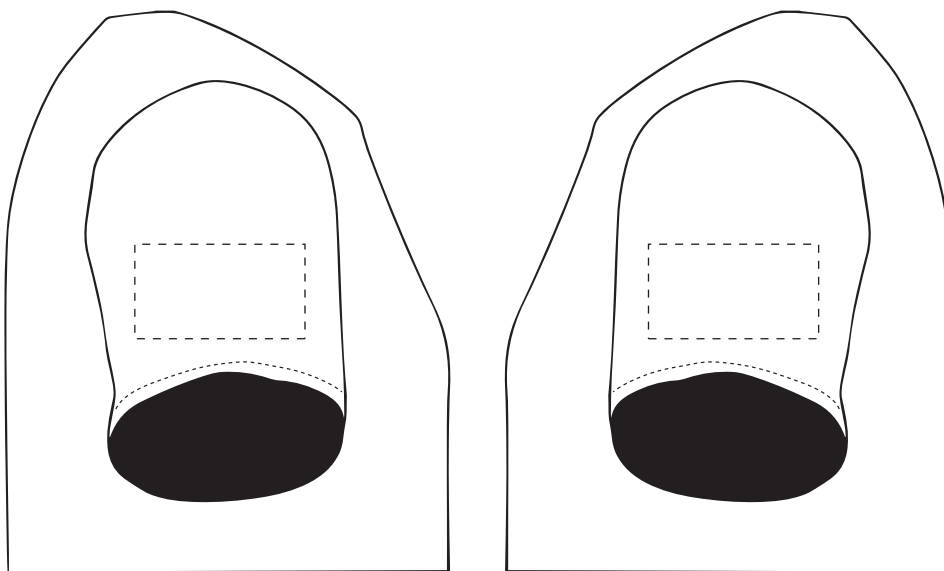

| | | |
|-----------|------------|----------------------|
| Your Ref: | Quantity: | Product Code:PF0002 |
| Our Ref: | Version: 1 | Product Colour:White |

PRINTING CONCERNS: PRINT MAY DISCOLOUR

PRODUCT INFO: DUE TO THE NATURE OF THE PRODUCT THE PRINT POSITION MAY VARY BY 2 - 3 MM

The dashed line is to demonstrate print area and will not appear on your printed item

PANTONE REFERENCE(S)

 Full colour printing

ARTWORK SCALE 25%

Product Image for visualisation
- colours may vary

Right Sleeve

Left Sleeve

ARTWORK SCALE 100%
Max print area 90mm x 50mm

To proceed, please approve visual via the online system.

PLEASE NOTE:

- All colours including print and product are for visual purposes only and should not be regarded as the actual colour of the product and print.
- Some products may vary from batch to batch and may differ from previous orders.
- The colour and texture of a product can also have an effect on the final print colour.
- By approving this order we accept that you understand these terms.